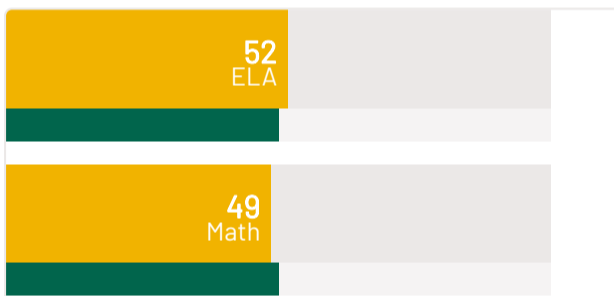

Student Mobility