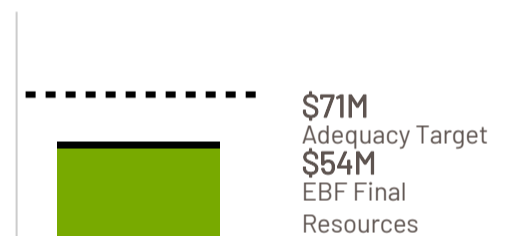

School Improvement Funds

19%

Student Mobility

Growth IAR

FY23 School Finances

Total District Expenditures: \$104,011,153

FY23 Evidence-Based Funding

This district is at 75% of adequacy