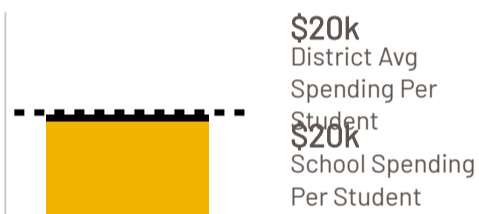

School Improvement Funds

19%

Student Mobility

Growth IAR

FY23 School Finances

Total District Expenditures: \$104,011,153

FY23 Evidence-Based Funding

This district is at 75% of adequacy